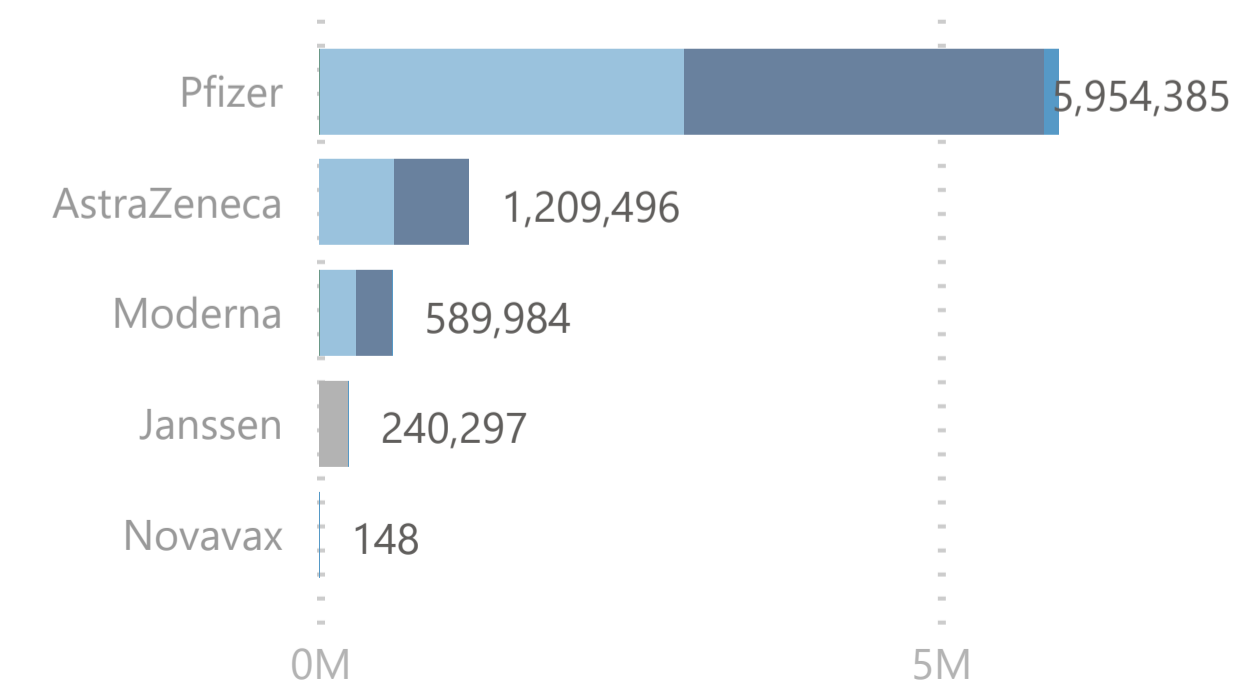

Doses Administered by Type

● (Blank) ● Dose 1 ● Single Dose ● Dose 2 ● Immuno Dose