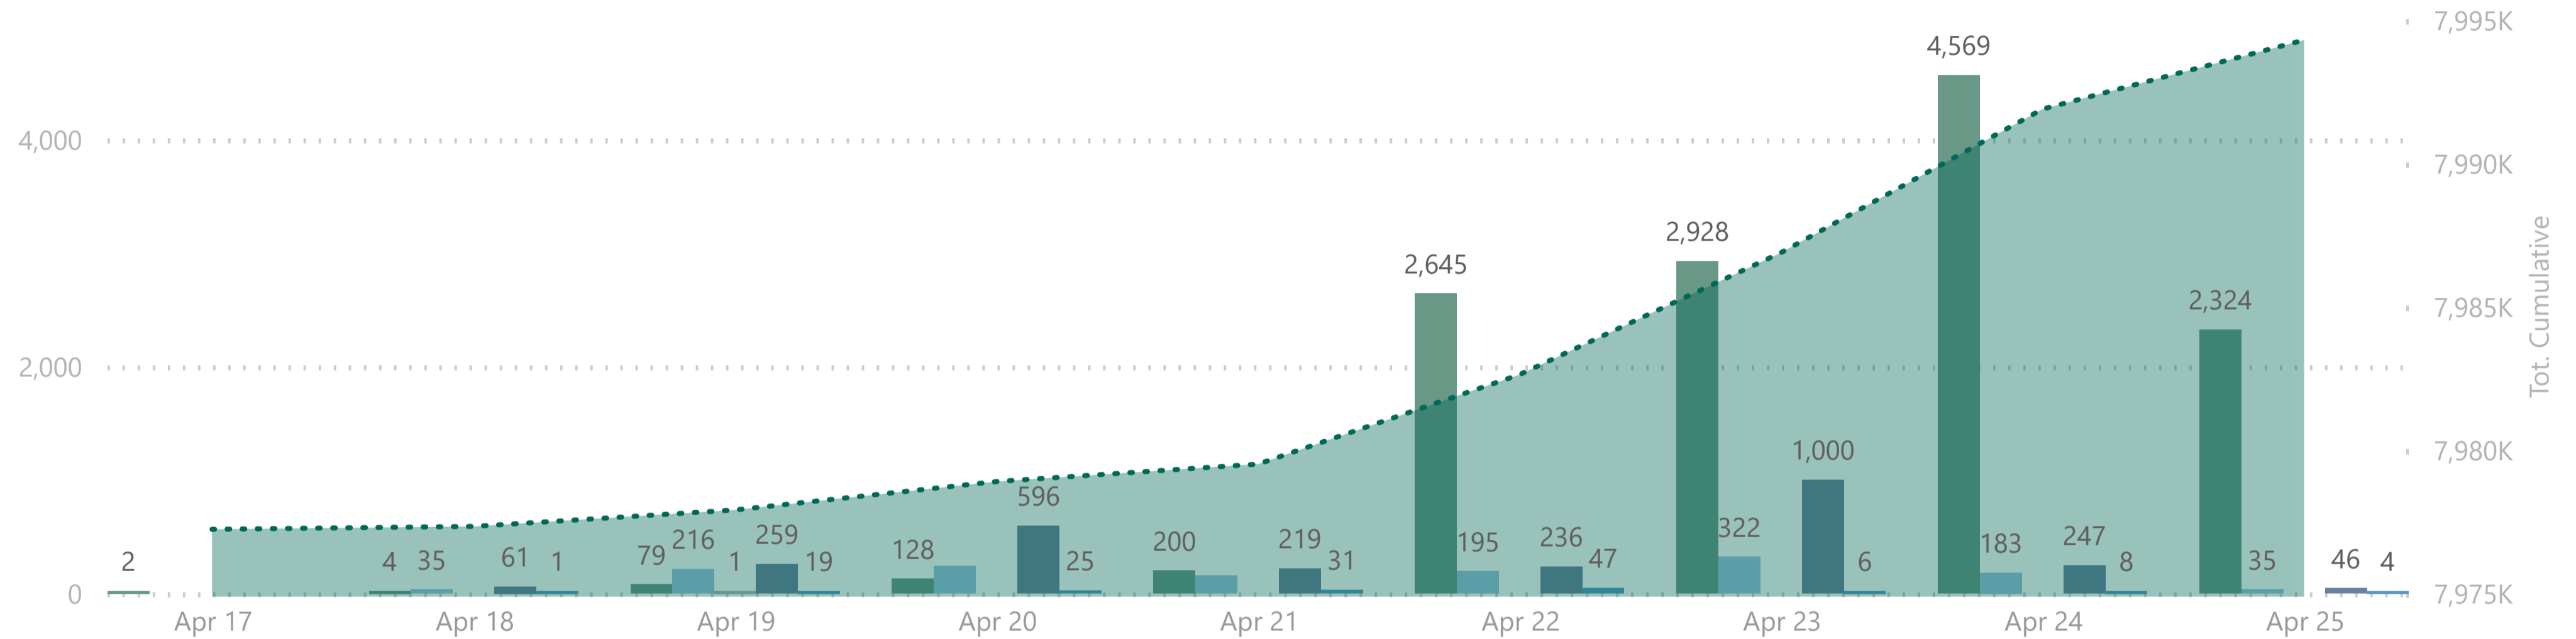

7,994,310

Total Vaccination Doses

3,837,783

Dose 1

240,284

Single Dose

3,781,925

Dose 2

116,827

ImmunoComp. Dose

Please note:

1. The number recorded as having been delivered will always be modestly below the number actually delivered. This will be due to a lag in a small number of cases between the actual administration of the vaccination and the subsequent recording of details on the system.

No. of Doses Administered

● (Blank) ● Dose 1 ● Single Dose ● Dose 2 ● Immuno Dose ●- - - - Tot. Cumulative